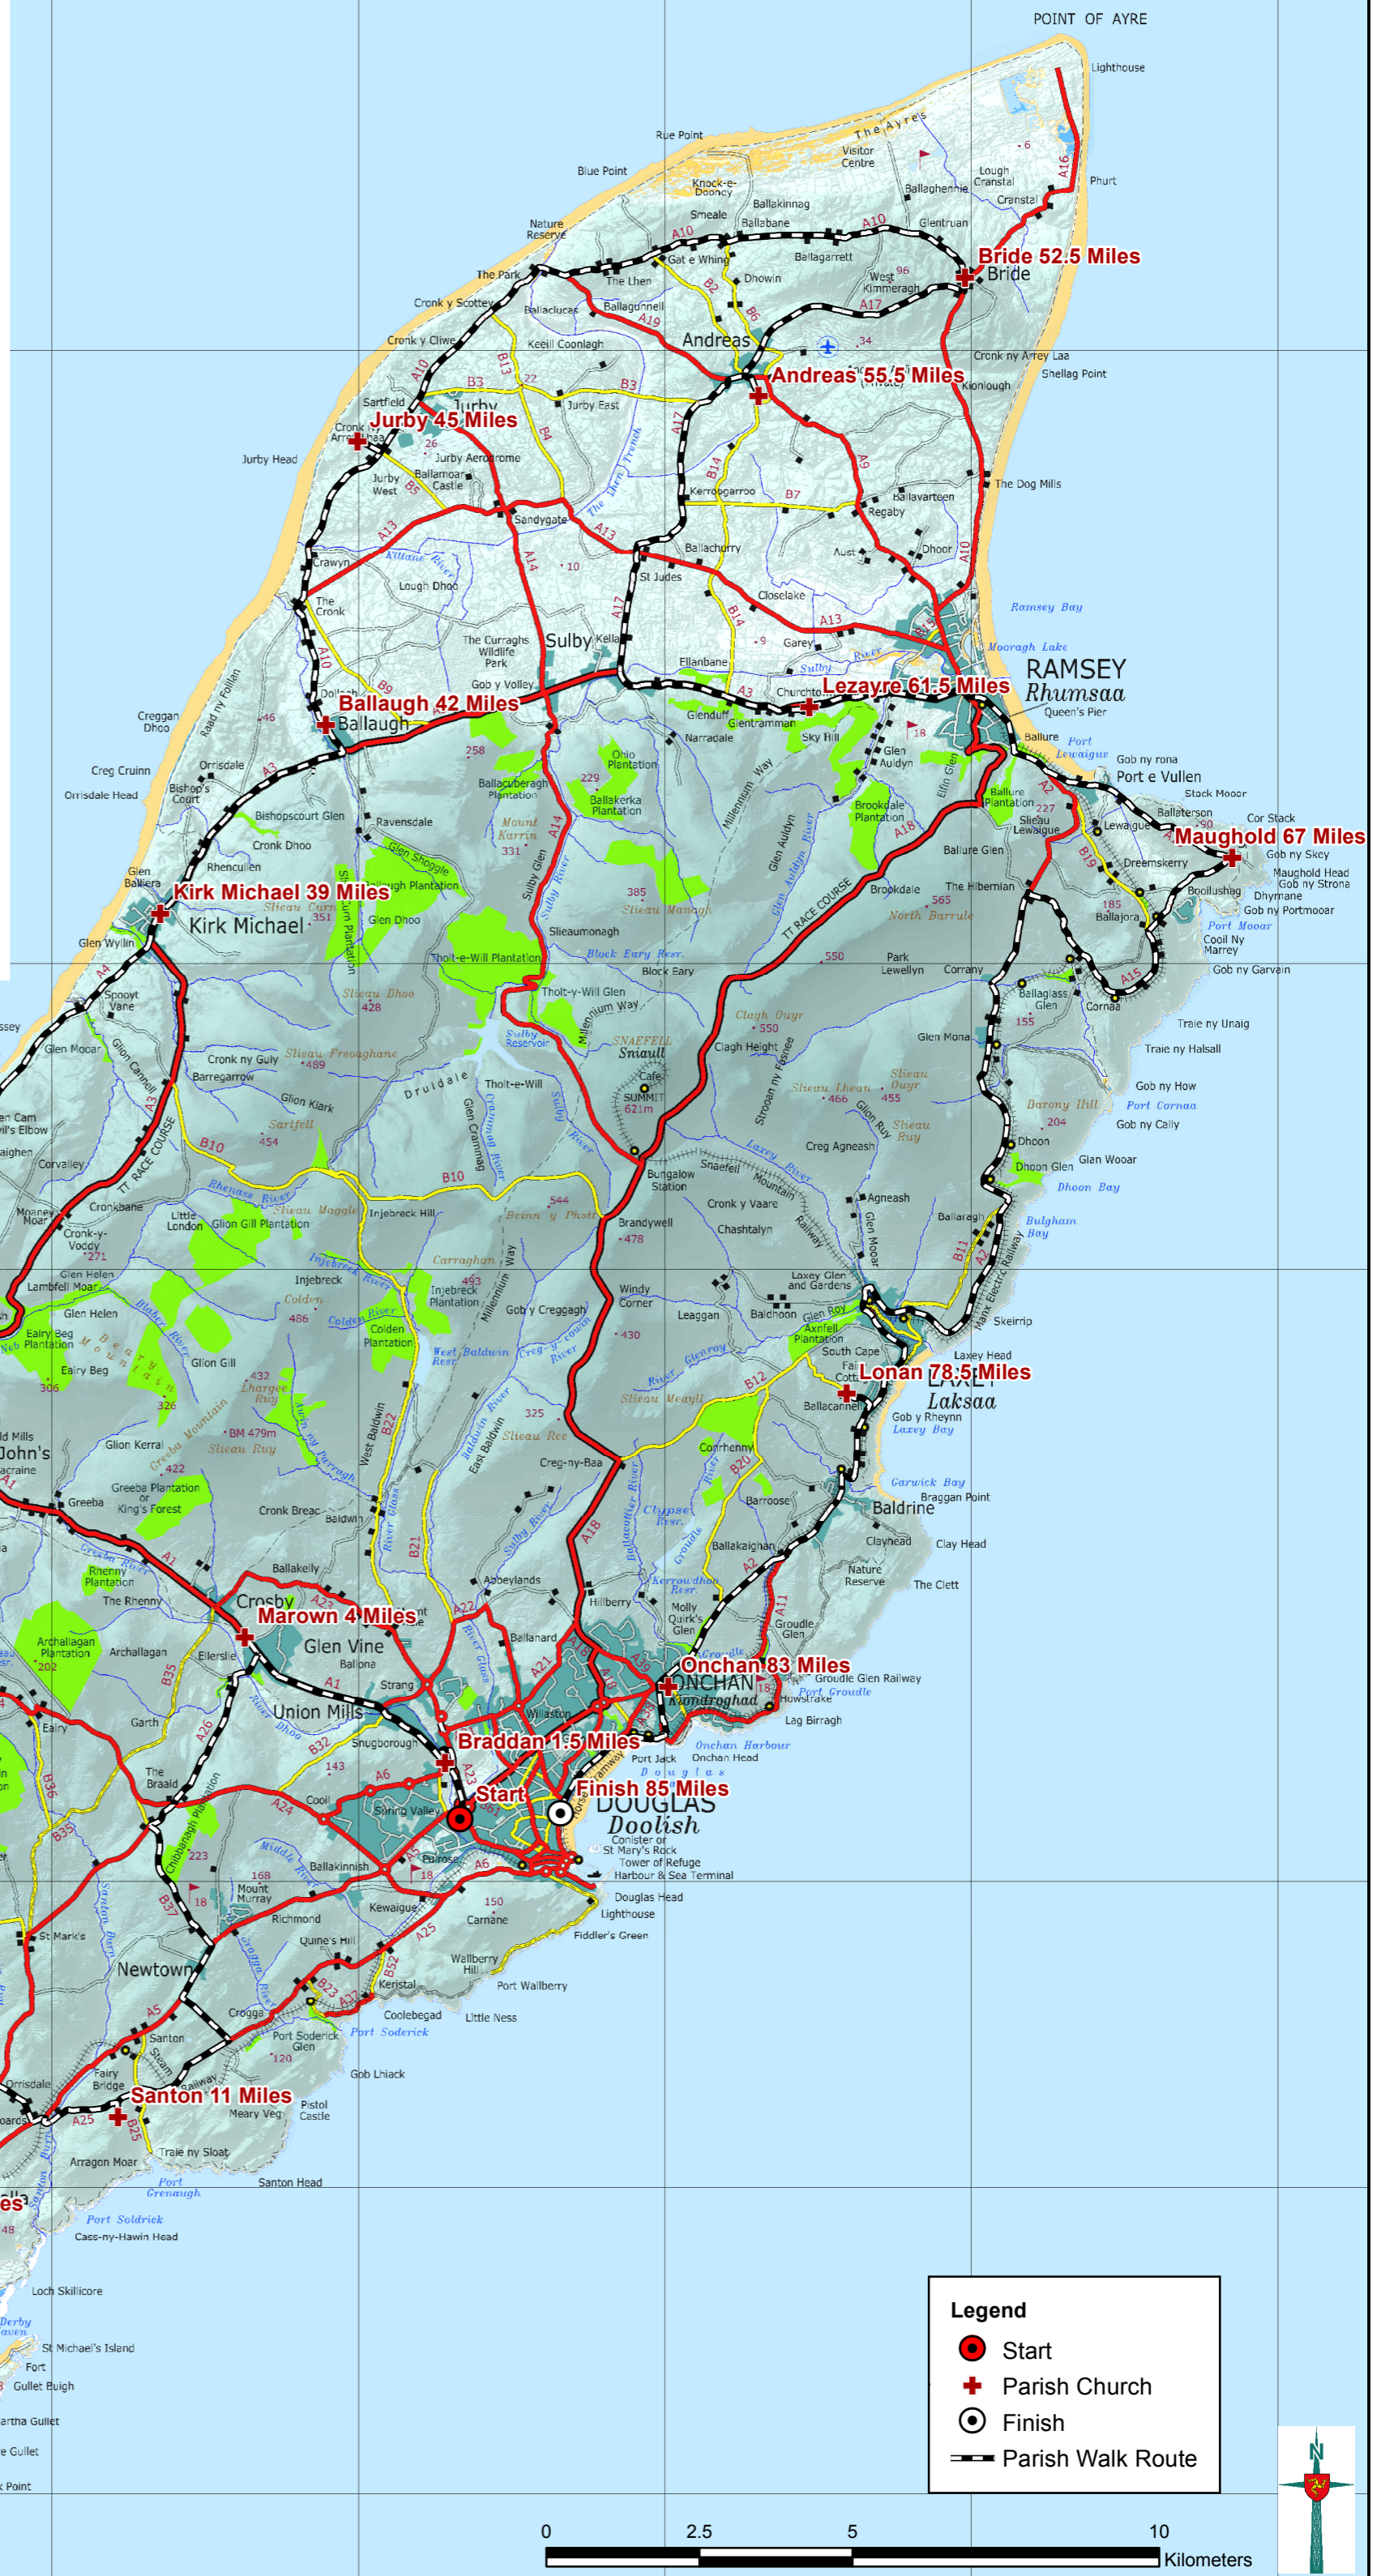

ISLE OF MAN

PARISH WALK ROUTE

Start NSC

Braddan 1.5 Miles

Marown 4 Miles

Santon 11 Miles

Malew 15 Miles

Arbory 17 Miles

Rushen 19 Miles

Patrick 30.5 Miles

German 32.5 Miles

Kirk Michael 39 Miles

Ballaugh 42 Miles

Jurby 45 Miles

Bride 52.5 Miles

Andreas 55.5 Miles

Lezayre 61.5 Miles

Maughold 67 Miles

Lonan 78.5 Miles

Onchan 83 Miles

Finish 85 Miles

Legend

- Start
- + Parish Church
- Finish
- Parish Walk Route